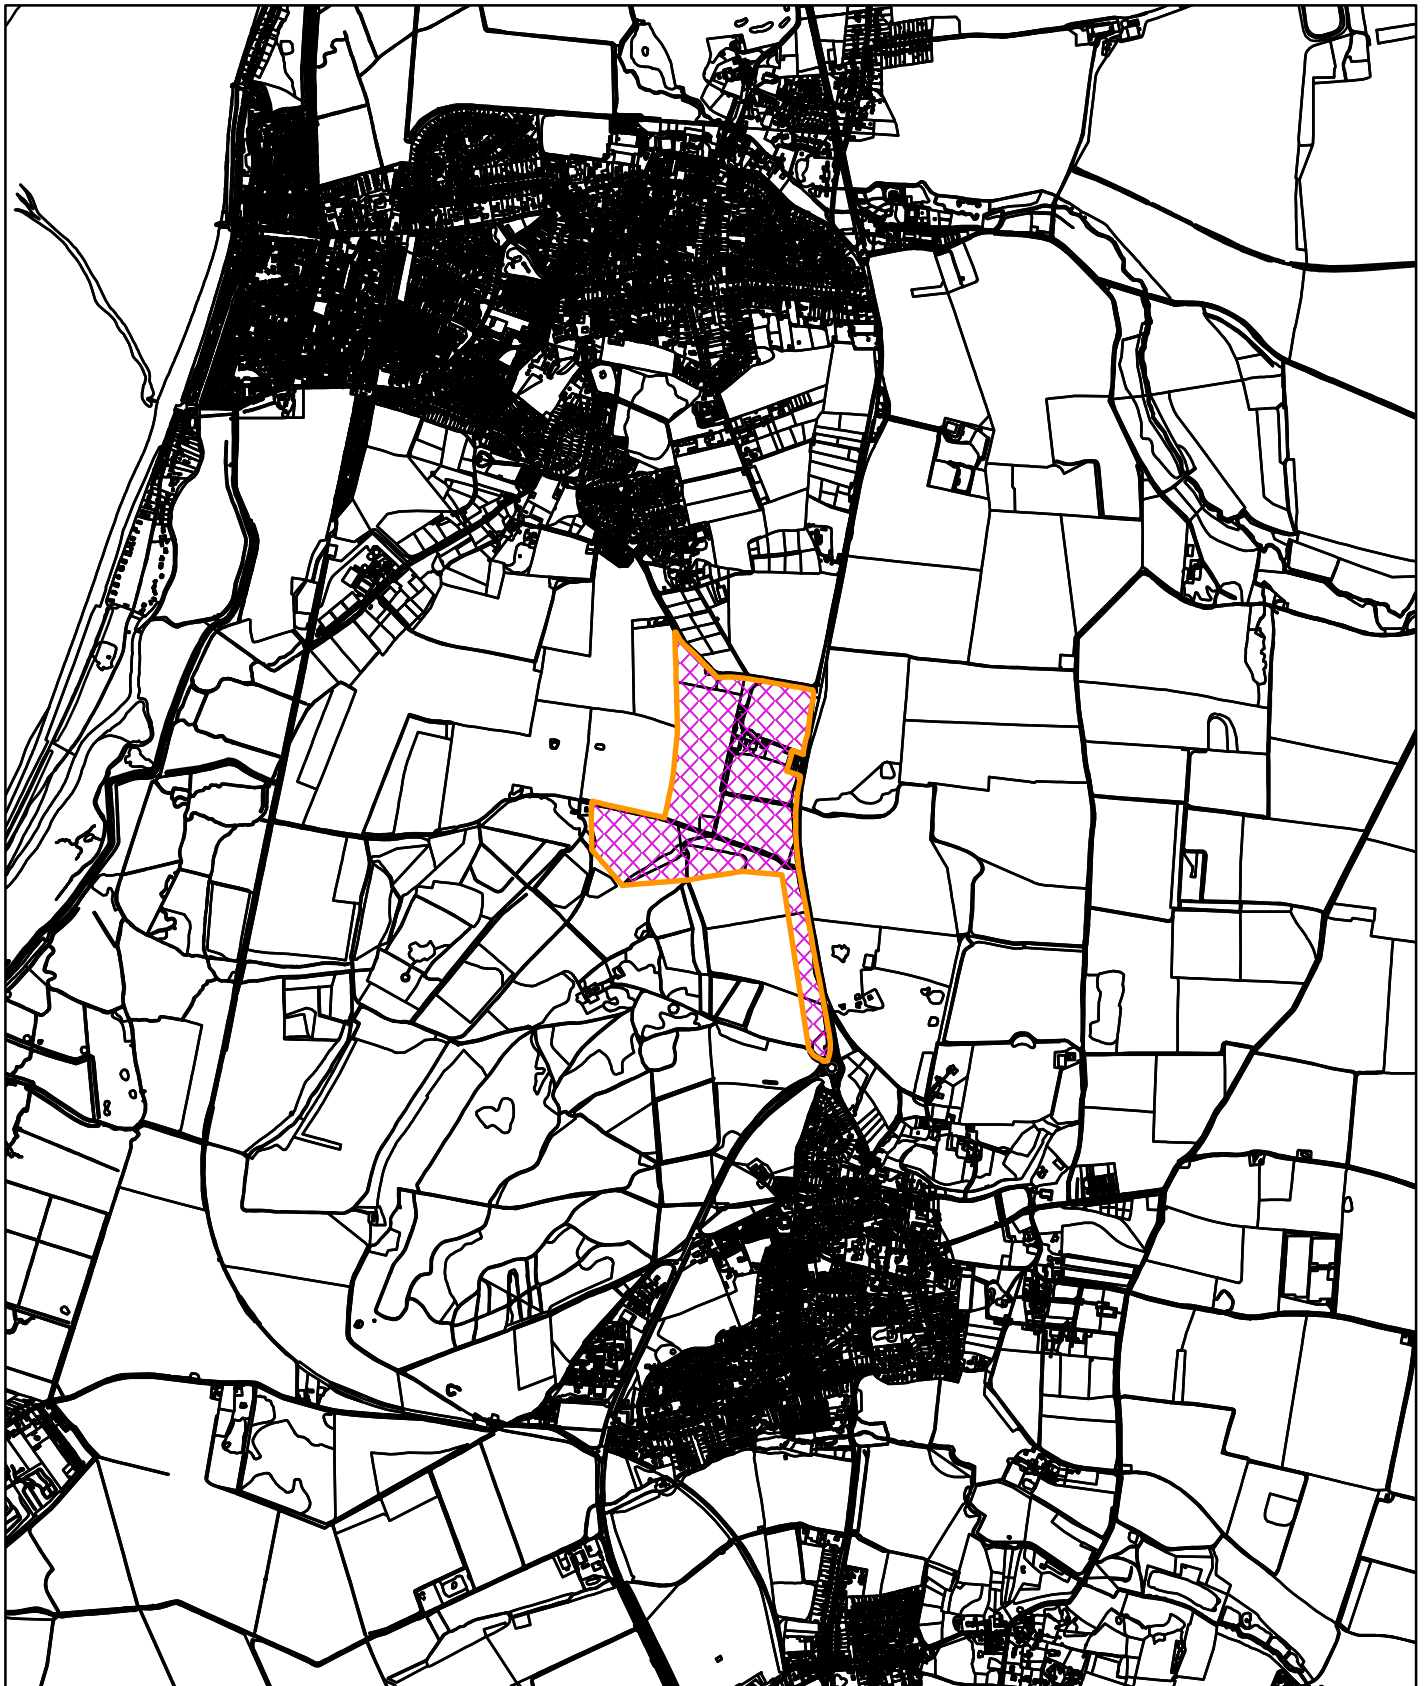

22/01648/FM

Heacham Bottom Farm Lynn Road Heacham Kings Lynn Norfolk PE31 7PQ

© Crown copyright and database rights 2022  
Ordnance Survey 100024314

23/03/2023